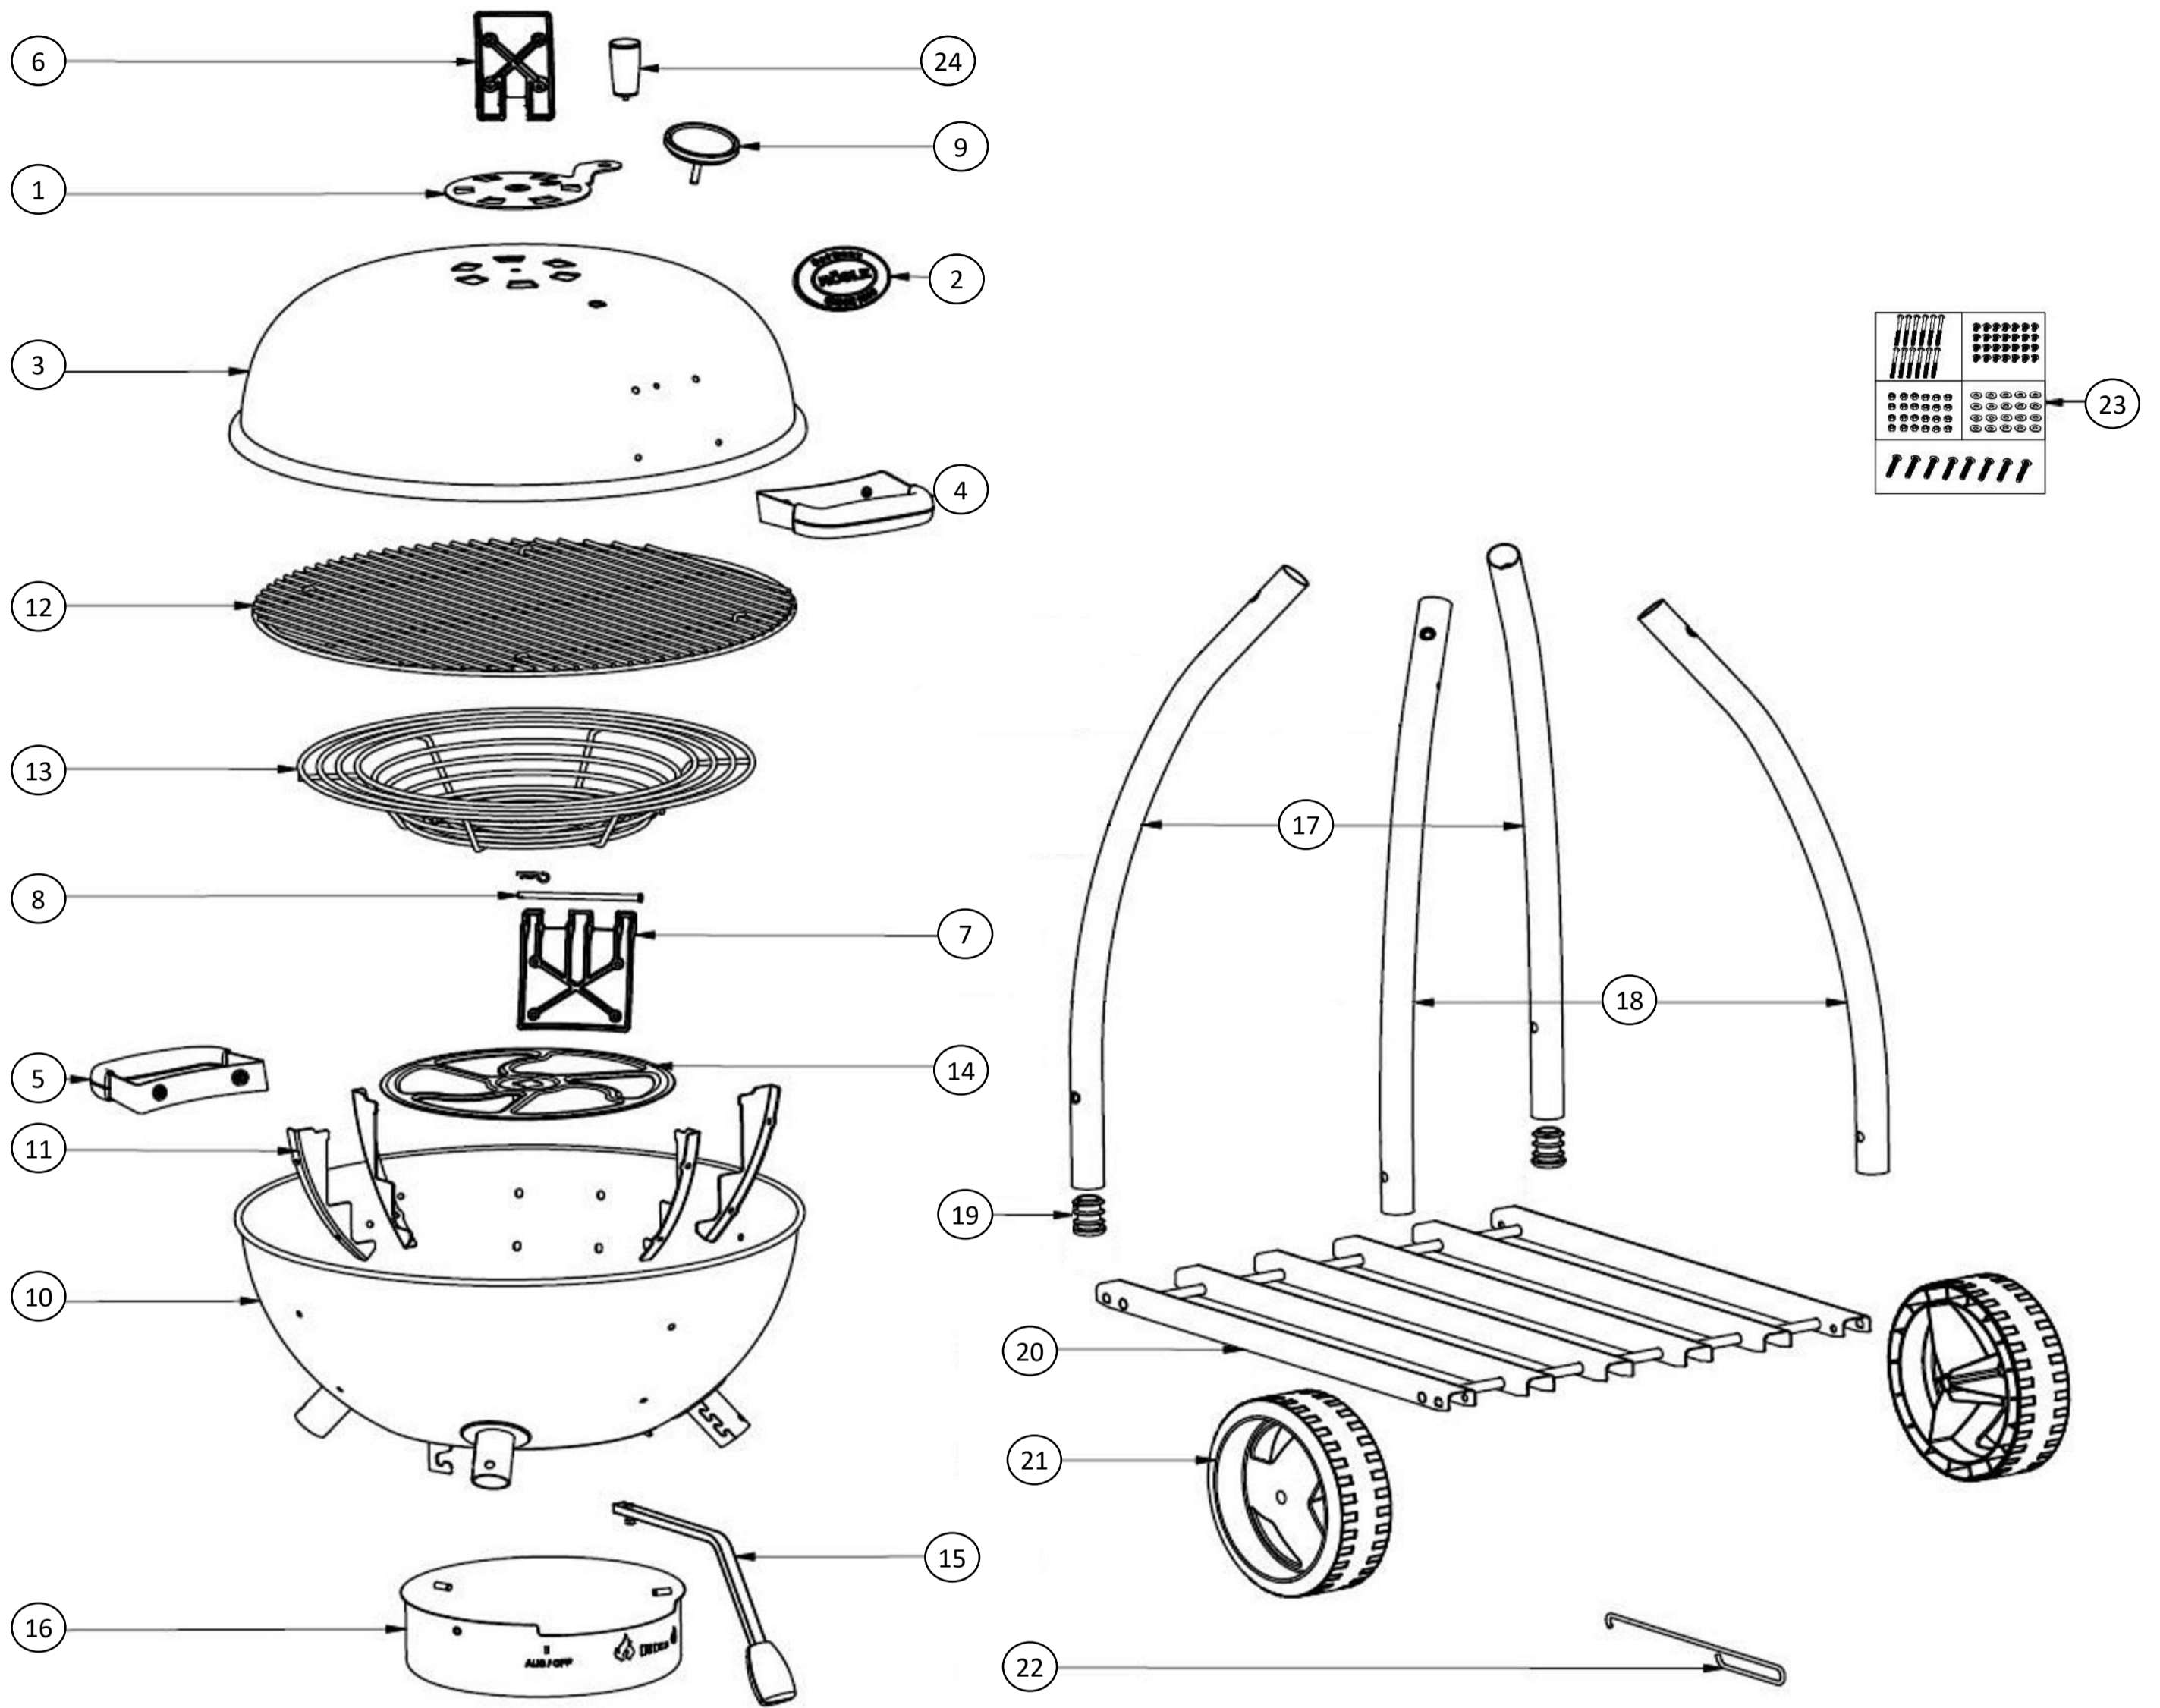

By clicking on the number, the spare part is displayed on the homepage!

Spare parts

25665 Kettle Grill No. 1 Sport F50 FCB black, FC Bayern Edition

By clicking on the world globe, the spare part is displayed on the homepage!

Spare parts

25665 Kettle Grill No. 1 Sport F50 FCB black, FC Bayern Edition

Date: 2023-07-11

No.	Art. No.	Description	
1	25875	Damper Sport F50/F60 (incl. screw set)	
2	25874	RÖSLE Logo No. 1 AIR F50 (Sport F50 incl. Nuts)	
3	25878	Lid without logo and attachments	
4	25879	Lid Handle Sport F50/Belly/Smoker (incl. screw set)	
5	25880	Carrying Handle Sport F60 (incl. screw set)	
6	25881	Lid Hinge upper part F50 AIR/Sport/Smoker (incl. Screw set)	
7	25882	Lid Hinge fire bowl F50 AIR/Sport/Smoker (incl. Screw set)	
8	25806	Bolt & Slint AIR/No 1/G60 (for lid hinge)	
9	27167	Thermometer FCB (incl. mut)	
10	25883	Fire bowl Sport F50 w/o mounting parts	
11	25884	Grid holder for Fire Bowl F50 AIR/Sport F50/Smoker (4 pces incl. Screw set)	
12	25895	Grilling Grate Sport F50 (stainless steel 20 in.)	
13	25870	Charcoal Grate reversible (F50,F50 AIR, Sport F50, Belly)	
14	25885	Inlet damper disc fire bowl (Belly/Sport F50/60)	
15	25886	Handle for inlet damper (Belly, Sport F50) (incl. Screw)	
16	25887	Ash Collector (Sport F50/F60, Smoker)	
17	27165	Tube element lang C/D black mat Sport F50 (1 pair incl. Slide feet)	
18	27164	Tube element short A/B black mat Sport F50 (1 pair - w. holes wheel axie)	
19	25890	Rubber feet 2 pces (Sport F50/F60)	
20	25891	Rack (Sport F50/Smoker)	
21	25892	Plastic Wheel (Smoker, Sport F50/F60) 1 pce	
22	25893	Handle for inlet damper (Sport F50/F60)	
23	25894	Screw set complete (Smoker, Sport F50/60)	
24	27163	Handle ventilation plate red FCB Sport F50	
25	27166	Sicker FCB for Shelve Sport F50	